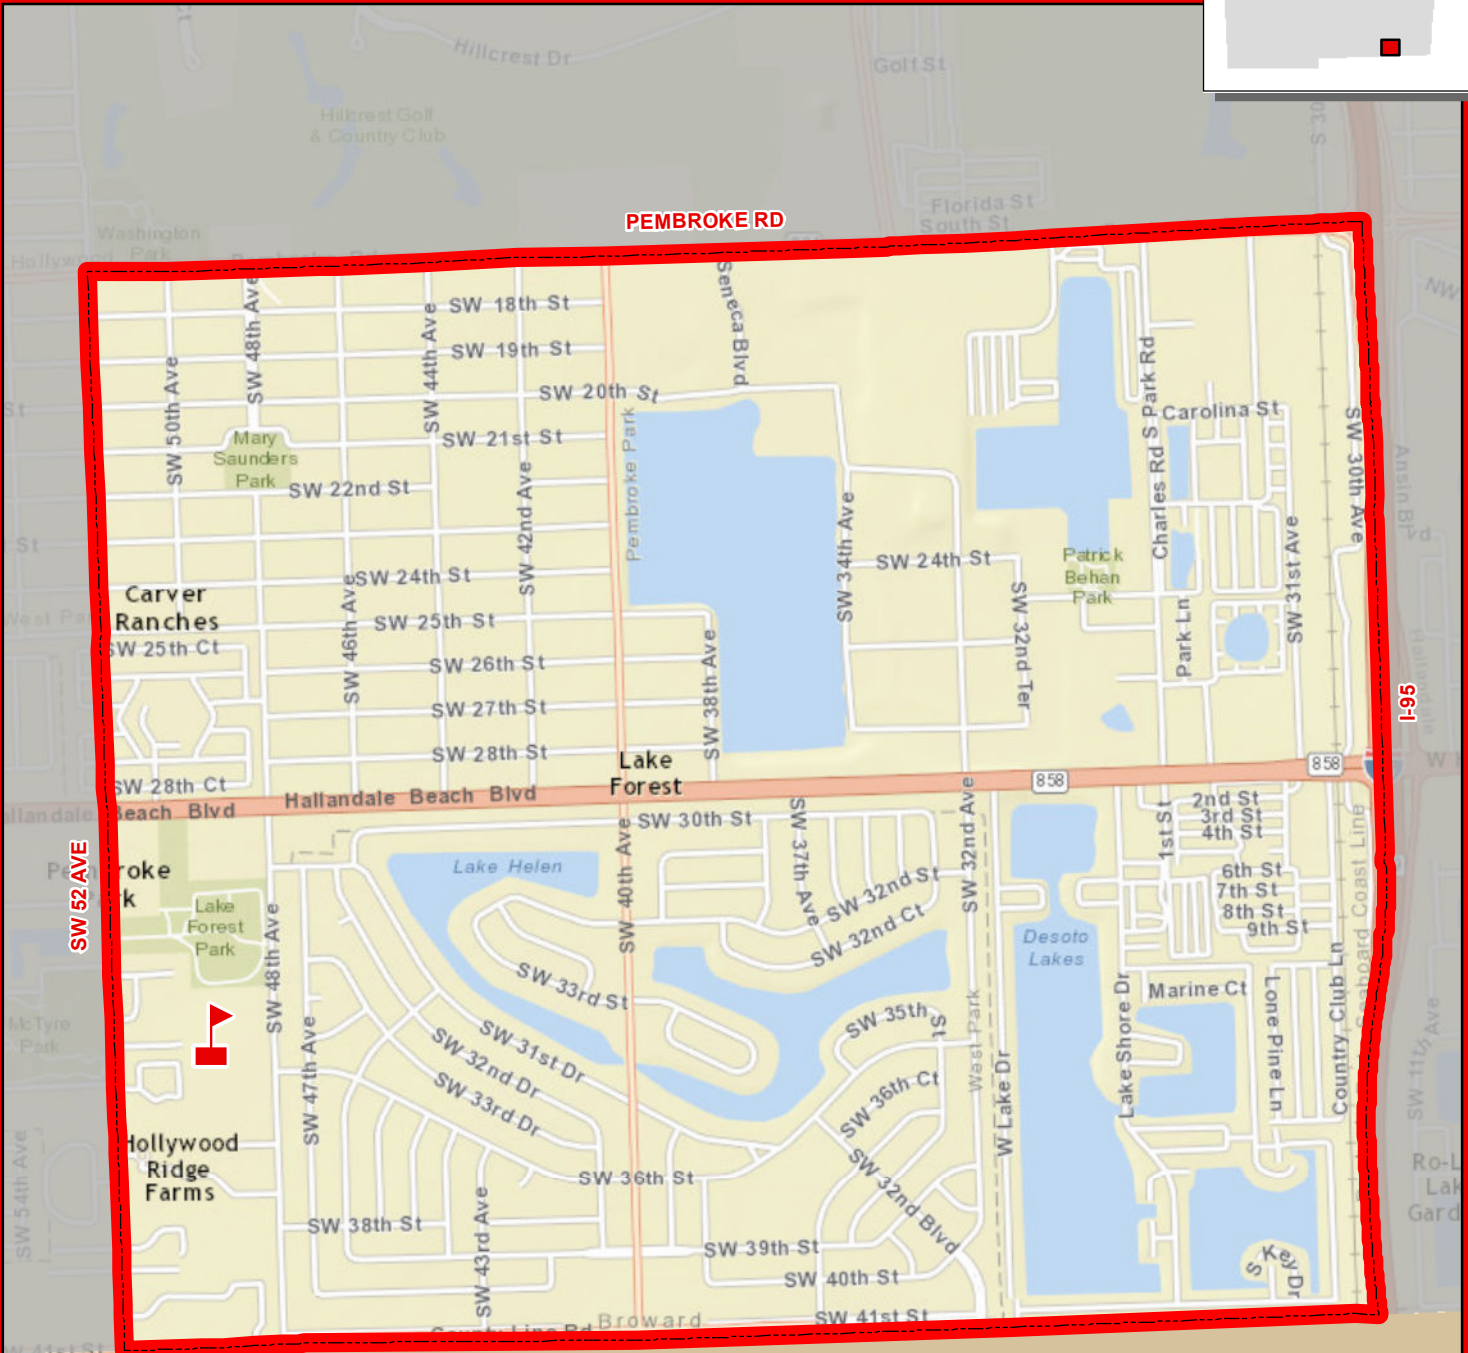

# LAKE FOREST ELEMENTARY SCHOOL

3550 SW 48 AVENUE  
PEMBROKE PARK, FLORIDA 33023  
754-323-6350

Innovative Program

SW 52 AVE

I-95

LAKE FOREST

Service Layer Credits: Sources: Esri, HERE, DeLorme, USGS, Intermap, INCREMENT P, NRCan, Esri Japan, METI, Esri China (Hong Kong), Esri Korea, Esri (Thailand), MapmyIndia, NGCC, © OpenStreetMap contributors, and the GIS User Community

THIS MAP IS FOR CONCEPTUAL PURPOSES ONLY AND SHOULD NOT BE USED FOR LEGAL BOUNDARY DETERMINATIONS